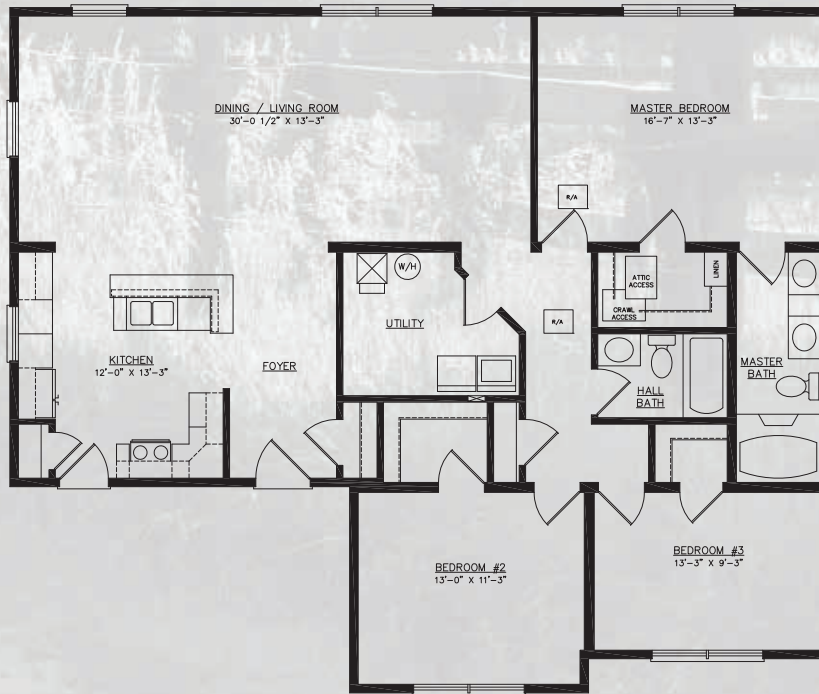

SQ. FT.	1,652
DIMENSIONS	48 x 40
BEDROOMS	3
BATHS	2

Bridgeport

CRAWLSPACE PLAN

BASEMENT PLAN