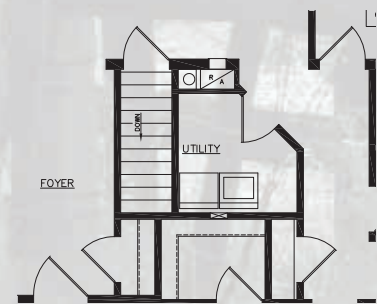

SQ. FT.	1,652
DIMENSIONS	48 x 40
BEDROOMS	3
BATHS	2

Bridgeport

CRAWLSPACE PLAN

BASEMENT PLAN