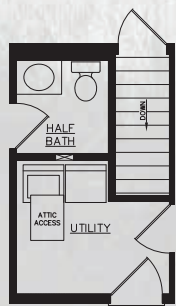

SQ. FT.	1,652
DIMENSIONS	48 x 40
BEDROOMS	3
BATHS	2 1/2

# Danbury

BASEMENT PLAN

CRAWLSPACE PLAN