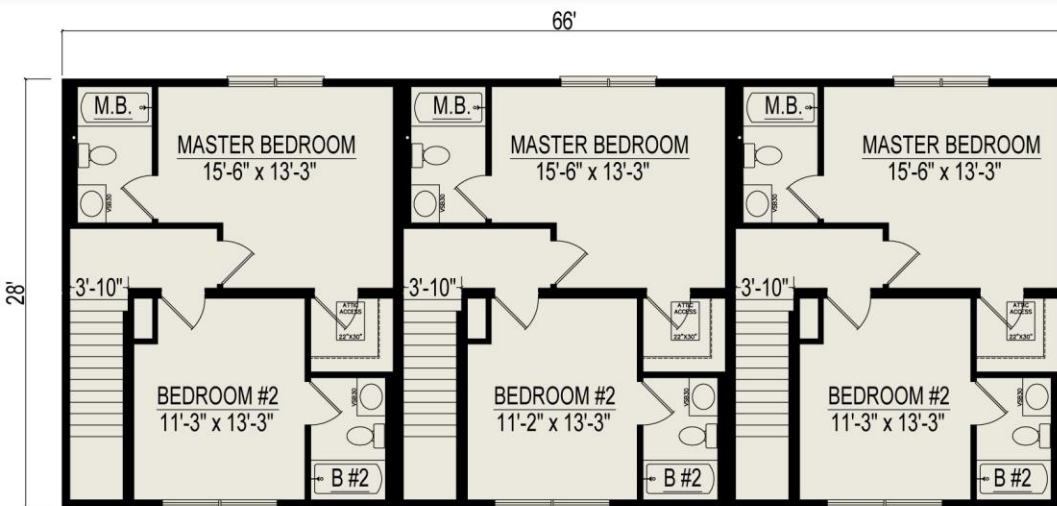

Townhome Triplex

2 Bedrooms, 2-1/2 Bathrooms, 1,232 Square Feet

Some Items shown may be optional or constructed on site

SECOND FLOOR PLAN

Heckaman Homes
 Made by Craftech Building Systems, Inc.
 2676 East Market Street
 Nappanee, IN 46550
 574.773.4167
 HeckamanHomes.com

FIRST FLOOR PLAN

Heckaman Homes Est. 1969 **50 YEARS**
Welcoming Families Home!