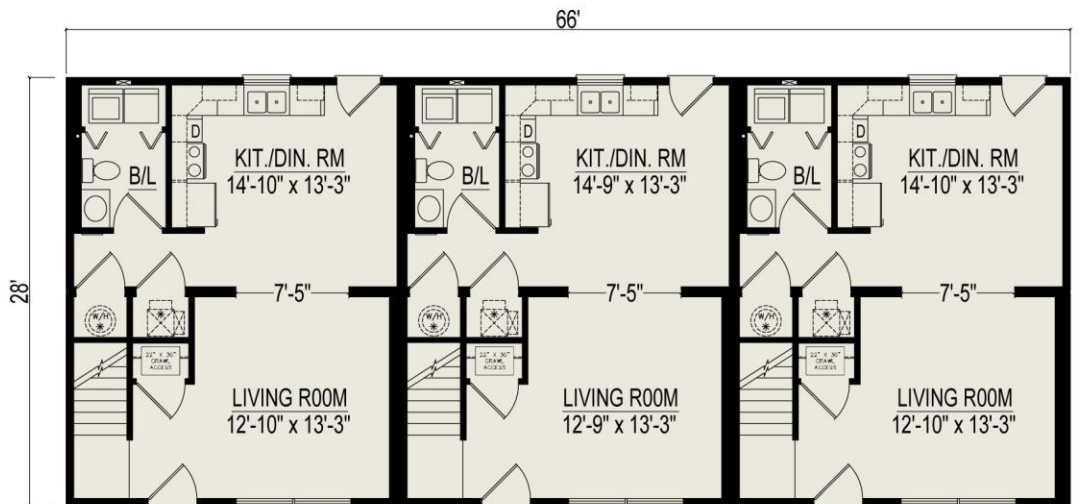

Townhome Triplex

2 Bedrooms, 2-1/2 Bathrooms, 1,232 Square Feet

Some Items shown may be optional or constructed on site

SECOND FLOOR PLAN

Heckaman Homes
 Made by Craftech Building Systems, Inc.
 2676 East Market Street
 Nappanee, IN 46550
 574.773.4167
 HeckamanHomes.com

FIRST FLOOR PLAN

Heckaman Homes Est. 1969 **50 YEARS**
Welcoming Families Home!