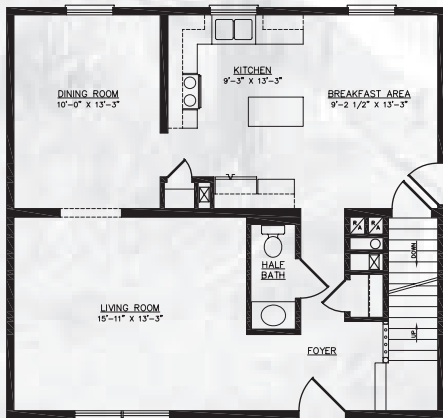

SQ. FT.	1,680
DIMENSIONS	28 x 30
BEDROOMS	3
BATHS	2 1/2

Washington

FIRST FLOOR

SECOND FLOOR

OPTIONAL
CRAWLSPACE