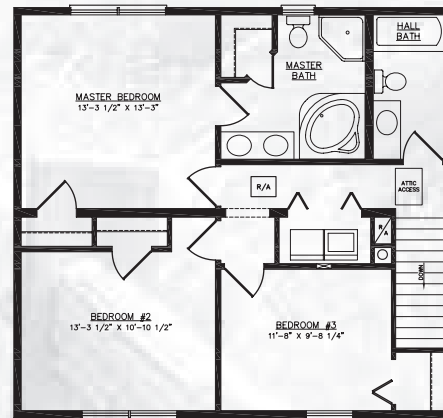

SQ. FT.	1,680
DIMENSIONS	28 x 30
BEDROOMS	3
BATHS	2 1/2

Washington

FIRST FLOOR

SECOND FLOOR

OPTIONAL
CRAWLSPACE